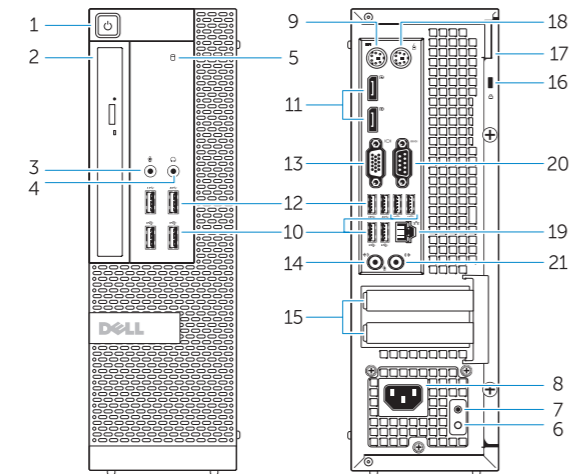

# Features

Fitur | Funciones | الميزات

OptiPlex 7020 MT

OptiPlex 7020 SFF

1. Power button/Power light
2. Flex bay
3. Microphone connector
4. Headphone connector
5. Hard-drive activity light
6. Power-supply diagnostic light
7. Power-supply diagnostic button
8. Power cable connector
9. Keyboard connector
10. USB 2.0 connector
11. DisplayPort connector
12. USB 3.0 connector
13. VGA connector
14. Line-in/microphone connector
15. Expansion card slots
16. Security cable slot
17. Padlock ring
18. Mouse connector
19. Network connector
20. Serial connector
21. Line-out connector